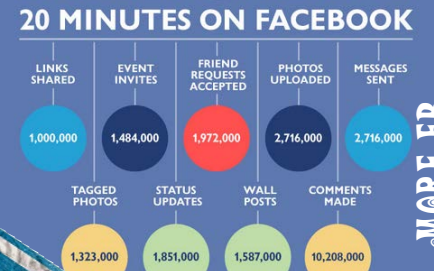

engage create

Facebook Basics Setup Navigation

Twitter Basics Setup Navigation

LinkedIn Basics Setup Navigation

Setup a community Setup a list Privacy Rights Tagging Feature Posts Photo Albums Create a Page Fan, Like, Shares

Following and Followers Retweets Hashtags Favourite posts Twitterer Group Link to Facebook

Admin Rights Connecting Group Comments Referrals Engagement Host Webinars Event Posts Surveys

measure

- 1. Active Users
2. Unlikes and Unsubscribes
3. Talking About This

- Qualitative Quantitative
Total Connections
New Invitations
Profile Views
Search Results
Page Followers
Representations
Activity
Requests
Keyword Mentions
Comments
Interactions
Recommendations

Other Social Networks